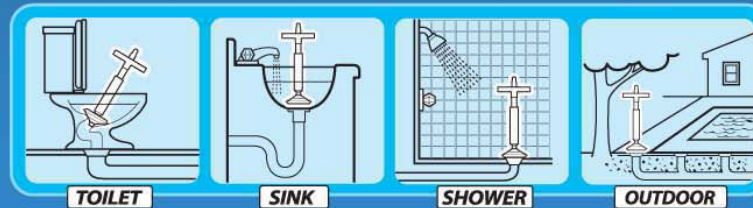

Call Today! 1-800-624-9942 • www.magsecurity.com

©2003 MAG Eng. & Mfg., Inc. • All rights reserved • 15381 Assembly Lane, Huntington Beach, CA 92649-1141

MAG